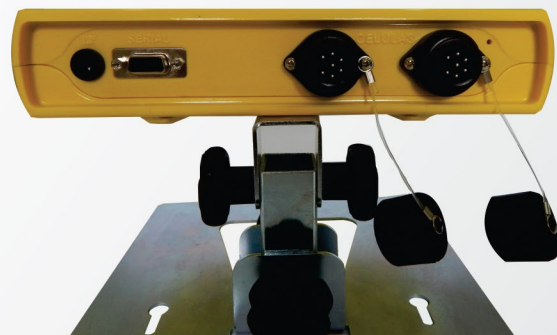

Km3 WeighScale

- *Versatile and easy operation*
- *Plastic super-resistant (ABS)*
- *Statistics: number of animals, the total sum of weights and average weight*
- *Protection IP65*
- *LCD display with easy viewing of weight*
- *Internal rechargeable battery*
- *Wide weighing range: 300 to 4.000kg*
- *RS232 serial output*
- *Compatible with the weighing bars 600mm, 900mm and 1.150mm*
- *Power supply: 12v, 110v or 220v*

Weighing bars

Models:
600mm, 900mm and 1150mm