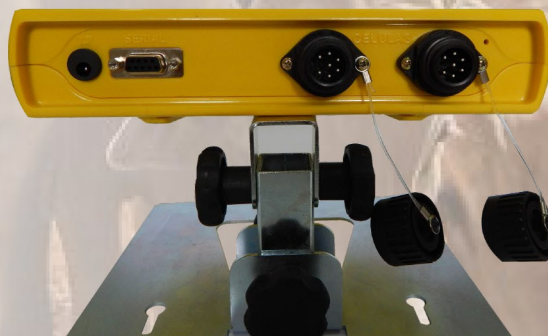

# Km3 WeighScale

Code: 8592

Quality weighing sharp!

- Versatile and easy operation
- Plastic super-resistant (ABS)
- Statistics: number of animals, the total sum of weights and average weight
- Protection IP65
- LCD display with easy viewing of weight
- Internal rechargeable battery
- Wide weighing range: 300 to 4.000kg
- RS232 serial output
- Compatible with the weighing bars 600mm, 900mm and 1.150mm
- Power supply: 12v, 110v or 220v

## Weighing bars

Models:  
600mm, 900mm and 1150mm