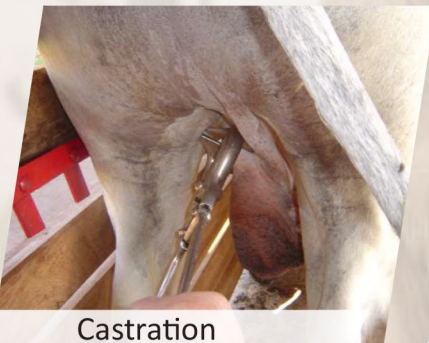

IMOGADO – Electronic Immobilizer

Code: 8588

Quality weighing sharp!

Probe's Introduction

Hoof Trimming

Castration

Injection

Branding

Ear Tagging